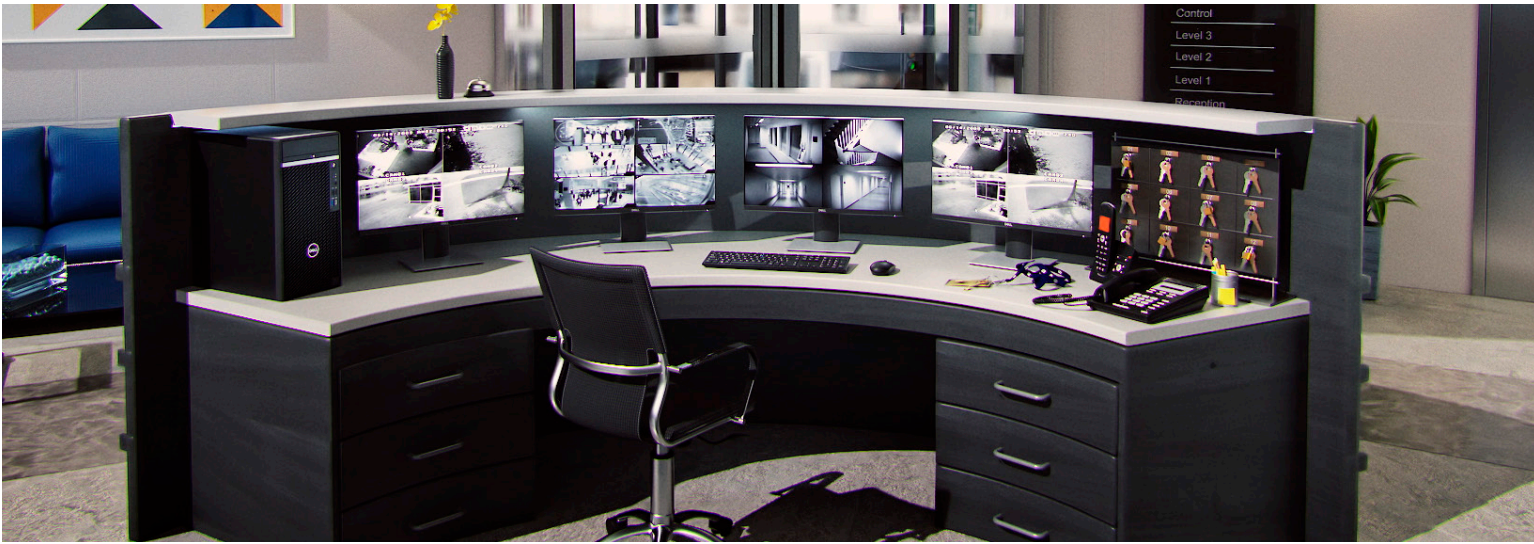

PERSONALIZED PRODUCTIVITY SOLUTIONS

Stay focused on a 27-inch QHD monitor optimized to deliver high performance details and clarity.

Take your work to new heights with this 23.8-inch FHD monitor featuring brilliant color coverage, ComfortView Plus, USB-C and Ethernet connectivity.

Multi-task seamlessly across 3 devices, featuring programmable shortcuts and 36 months battery life.

Enhance your everyday productivity with a quiet full-size keyboard and mouse combo that offers programmable shortcuts and up to 36 months battery life.

Dell Slim Conferencing
Soundbar - SB522A

Experience clear conferencing and reduced background noise, with this intelligent MS Teams-certified soundbar.*

*Based on Dell analysis of publicly available information of competitive personal zoom room keyboards, August 2022.

Experience industry leading video quality and picture clarity in any lighting with this intelligent 2K QHD webcam.

Collaborate with ease anywhere with this Teams certified wireless headset which offers active noise cancellation and smart sensors that automatically mute and unmute your call.

Thermally tested design offers an easy to install and attractive way to manage cables and secure ports.

PERSONALIZED PRODUCTIVITY SOLUTIONS