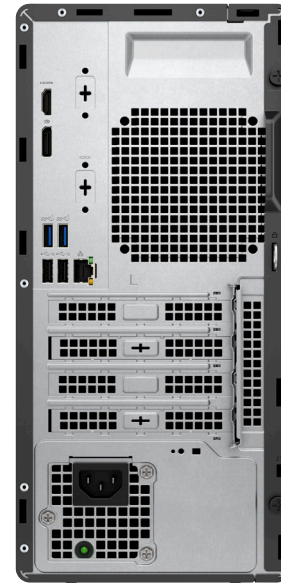

Base configuration determines the set of customizable features available for this PC.

OptiPlex Tower Plus

High performance desktop with maxed out expansion options. Features up to 128GB new DDR5 memory, 10 native USBs including 1 USB-C, and 3 native DisplayPorts in an 18.7L chassis. DisplayPorts in an 18.7L chassis.