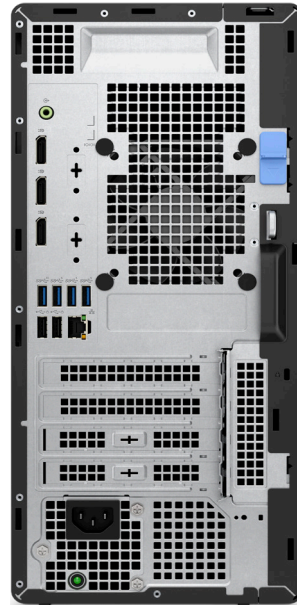

Base configuration determines the set of customizable features available for this PC.

OptiPlex Tower Plus

High performance desktop with maxed out expansion options. Features up to 128GB new DDR5 memory, 10 native USBs including 1 USB-C, and 3 native DisplayPorts in an 18.7L chassis. DisplayPorts in an 18.7L chassis.